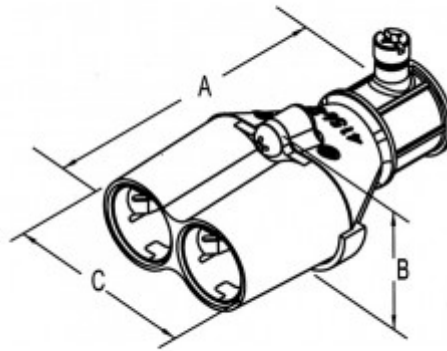

Mighty-Merge® Transition Fittings. EMT to Duplex AC/MC Coupling

Set Screw EMT to cable type transition fittings ideal for commercial and institutional facilities. The Mighty-Merge® transitions are used to securely join EMT to multiple AC/MC/MCI-A/HCF/HCFMCI-A cables or FMC. Patented

[Download Photo](#)
[Download Drawing](#)

Dimensional Data					Product Information	
Catalog Number	DIM. A	DIM. B	DIM. C	DIM. D	UPC Item number	Trade Size
4156-DC	2.99	1.3	1.98	-	94156	1/2"
4157-DC	2-3/8	1-3/4	1-3/16	5/8	94157	3/4"
4357-DC	3.6	2.1	-	-	94357	1"
4357-NM	2.613	1.35	2.909	3.444	44357	3/4"
4457-DC	3.75	1.87	2.53	1.44	94457	1"

Dimensional Data					Product Information	
Catalog Number	DIM. A	DIM. B	DIM. C	DIM. D	UPC Item number	Trade Size
4156-DC	2.99	1.3	1.98	-	94156	1/2"
4157-DC	2-3/8	1-3/4	1-3/16	5/8	94157	3/4"
4357-DC	3.6	2.1	-	-	94357	1"
4357-NM	2.613	1.35	2.909	3.444	44357	3/4"
4457-DC	3.75	1.87	2.53	1.44	94457	1"